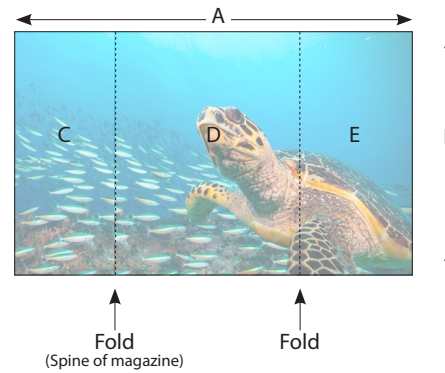

FRENCH DOOR COVER

	A	B	C	D	E
TRIM	19.125"	12"	4.75"	8.875"	5.5"
LIVE	18.125"	11"	-	-	-
BLEED	19.375"	12.25"	-	-	-