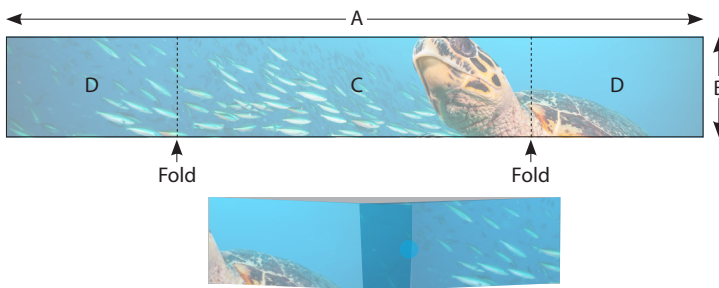

BELLY BAND

	A	B	C	D
TRIM	21"	4.5"	9.125"	5.9375"
LIVE	20"	3.5"	-	-
BLEED	21.25"	4.75"	-	-