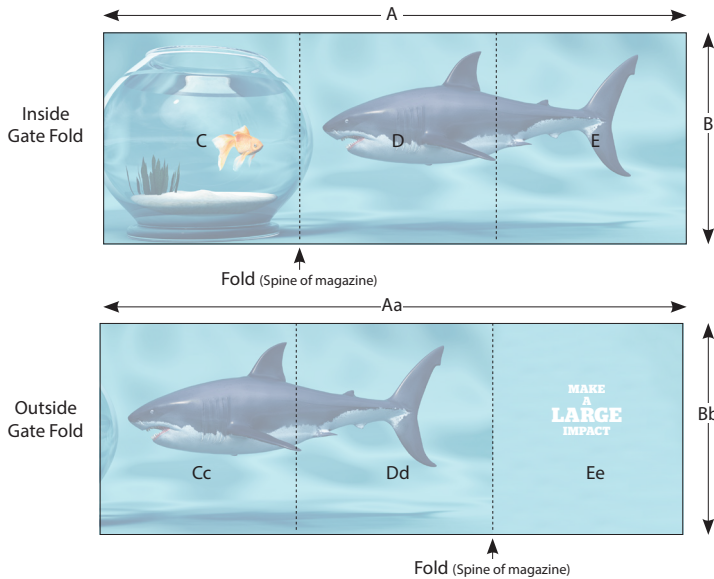

6 PAGE GATE FOLD

	A	B	C	D	E
TRIM	26.25"	12"	9"	8.75"	8.5"
LIVE	25.25"	11"	-	-	-
BLEED	26.5"	12.25"	-	-	-

	Aa	Bb	Cc	Dd	Ee
TRIM	26.25"	12"	8.5"	8.75"	9"
LIVE	25.25"	11"	-	-	-
BLEED	26.5"	12.25"	-	-	-

COVER WRAP

	A	B	C
TRIM	8.75"	12"	4.375"
LIVE	7.75"	11"	-
BLEED	9"	12.25"	-

FRENCH DOOR COVER

	A	B	C	D	E
TRIM	19.125"	12"	4.75"	8.875"	5.5"
LIVE	18.125"	11"	-	-	-
BLEED	19.375"	12.25"	-	-	-

BELLY BAND

	A	B	C	D
TRIM	21"	4.5"	9.125"	5.9375"
LIVE	20"	3.5"	-	-
BLEED	21.25"	4.75"	-	-

BELLY BURST

	AA	BB	CC	DD
TRIM	26"	4.5"	3.875"	9.125"
LIVE	25"	3.5"	-	-
BLEED	26.25"	4.75"	-	-