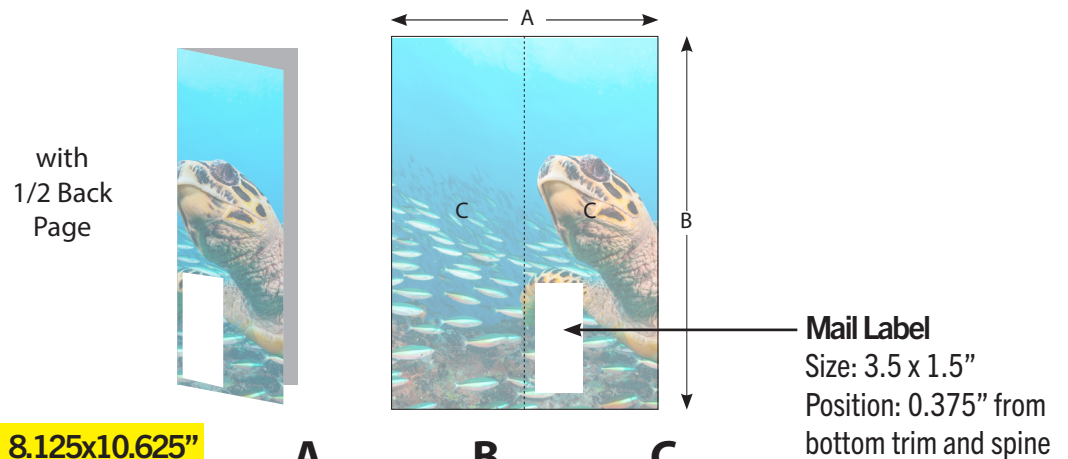

COVER WRAP

COVER WRAP

The cover wrap is sent to prepress as a separate file.

The file should be created separate from the magazine and sent to prepress separately. The PDF should include the

The cover wrap should be laid out in a separate file. It should be laid out as the flat size. A total of two pages in the file, one for the front spread and one for the back spread.

This does not affect the page count of the magazine.

8.125x10.625"

	A	B	C
TRIM	8.75"	10.625"	4.375"
LIVE	7.75"	9.625"	-
BLEED	9"	10.875"	-

8.875x11.625"

	A	B	C
TRIM	8.75"	11.625"	4.375"
LIVE	7.75"	10.625"	-
BLEED	9"	11.875"	-