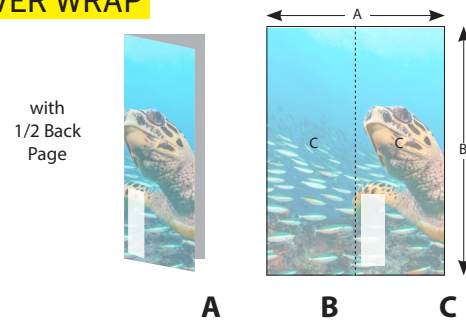

6 PAGE GATE FOLD

	A	B	C	D	E
TRIM	23.625"	10.625"	8.125"	7.875"	7.625"
LIVE	22.625"	9.625"	-	-	-
BLEED	23.875"	10.875"	-	-	-

	Aa	Bb	Cc	Dd	Ee
TRIM	23.625"	10.625"	7.625"	7.875"	8.125"
LIVE	22.625"	9.625"	-	-	-
BLEED	23.875"	10.875"	-	-	-

COVER WRAP

	A	B	C
TRIM	8.75"	10.625"	4.375"
LIVE	7.75"	9.625"	-
BLEED	9"	10.875"	-

FRENCH DOOR COVER

	A	B	C	D	E
TRIM	17"	10.625"	4.125"	7.875"	5"
LIVE	16"	9.625"	-	-	-
BLEED	17.25"	10.875"	-	-	-

BELLY BAND

	A	B	C	D	E
TRIM	20.125"	4.5"	8.25"	5.9375"	2.3125" Live Area 2.8125" Bleed (1/2" to left edge)
LIVE	19.125"	3.5"	-	-	-
BLEED	20.375"	4.75"	-	-	-

BELLY BURST

	AA	BB	CC	DD
TRIM	24.25"	4.5"	3.875"	8.25"
LIVE	23.25"	3.5"	-	-
BLEED	24.5"	4.75"	-	-