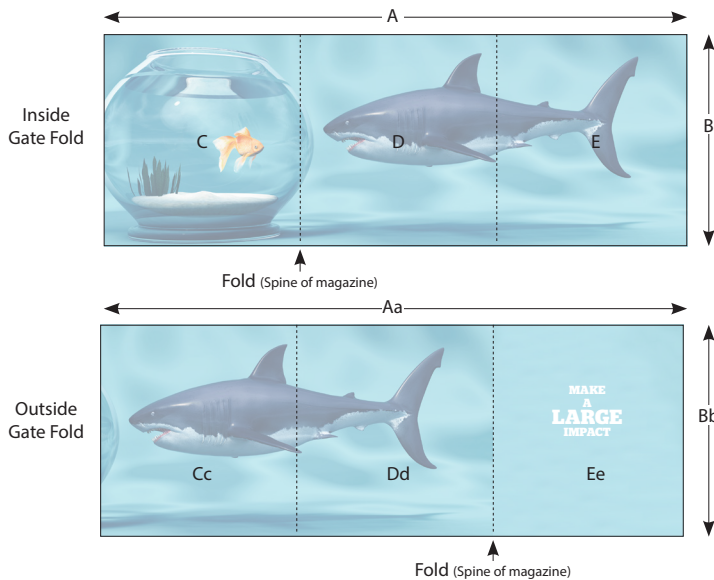

8.125"x10.625"	A	B	C	D	E
TRIM	17"	10.625"	4.125"	7.875"	5"
LIVE	16"	9.625"	-	-	-
BLEED	17.25"	10.875"	-	-	-

8.875"x11.625"	A	B	C	D	E
TRIM	18.5"	11.625"	4.4"	8.625"	5.375"
LIVE	17.5"	10.625"	-	-	-
BLEED	18.75"	11.875"	-	-	-

6 PAGE GATE FOLD

6 PAGE GATE FOLD

The gate fold will not be part of the magazine page count.

The gate fold section should be laid out in a separate file. It should be laid out as the flat size of the three pages. (total of two pages in the file, one for the front spread and one for the back spread).

Note: the sizes of each panel and how they reverse from front to back. Upload to prepress as a PDF with the two spreads in the one file.

This is run as a 6 page section on the press.

8.125x10.625"

	A	B	C	D	E
TRIM	23.625"	10.625"	8.125"	7.875"	7.625"
LIVE	22.625"	9.625"	-	-	-
BLEED	23.875"	10.875"	-	-	-