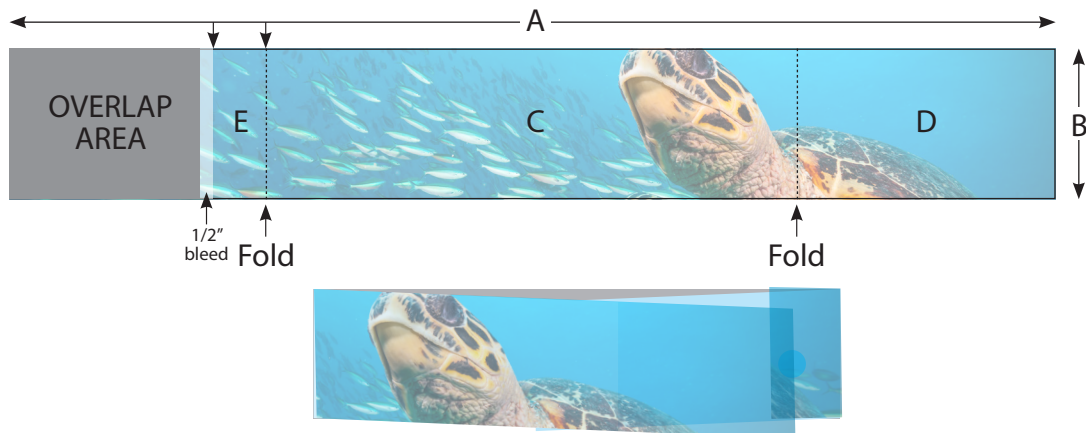

BELLY BAND

BELLY BAND

The belly band wraps around the outside of the magazine with overlapping flaps and is fastened by a glue dot.

The belly band should be laid out in a separate file. It should be laid out as the flat size. It is printed one side only.

Send to prepress as a one page PDF.

	A	B	C	D	E
8.125x10.625"					
TRIM	20.125"	4.5"	8.25"	5.9375"	2.3125" 2.8125"
					Live Area Bleed (1/2" to left edge)
LIVE	19.125"	3.5"	-	-	-
BLEED	20.375"	4.75"	-	-	-
8.875x11.625"					
TRIM	20.875"	4.5"	9"	5.9375"	3.0625" 3.5625"
					Live Area Bleed (1/2" to left edge)
LIVE	19.875"	3.5"	-	-	-
BLEED	21.125"	4.75"	-	-	-