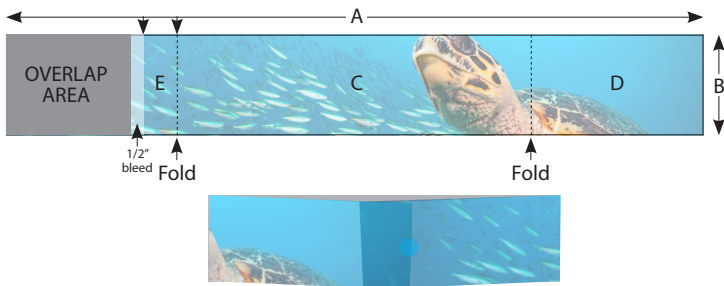

COVER WRAP

	A	B	C
TRIM	8.75"	10.625"	4.375"
LIVE	7.75"	9.625"	-
BLEED	9"	10.875"	-

FRENCH DOOR COVER

	A	B	C	D	E
TRIM	17"	10.625"	4.125"	7.875"	5"
LIVE	16"	9.625"	-	-	-
BLEED	17.25"	10.875"	-	-	-

BELLY BAND