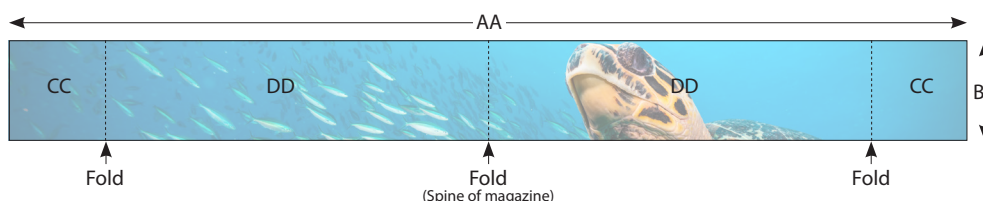

BELLY BURST

	AA	BB	CC	DD
TRIM	25.75"	4.5"	3.875"	9"
LIVE	24.75"	3.5"	-	-
BLEED	26"	4.75"	-	-