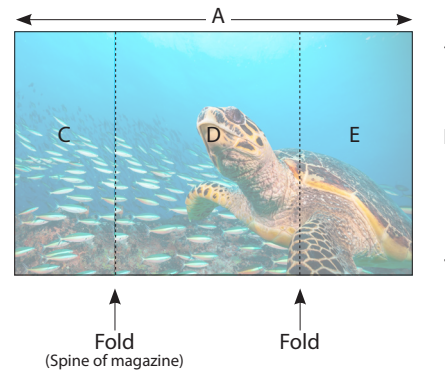

FRENCH DOOR COVER

	A	B	C	D	E
TRIM	18.5"	11.625"	4.4"	8.625"	5.375"
LIVE	17.5"	10.625"	-	-	-
BLEED	18.75"	11.875"	-	-	-