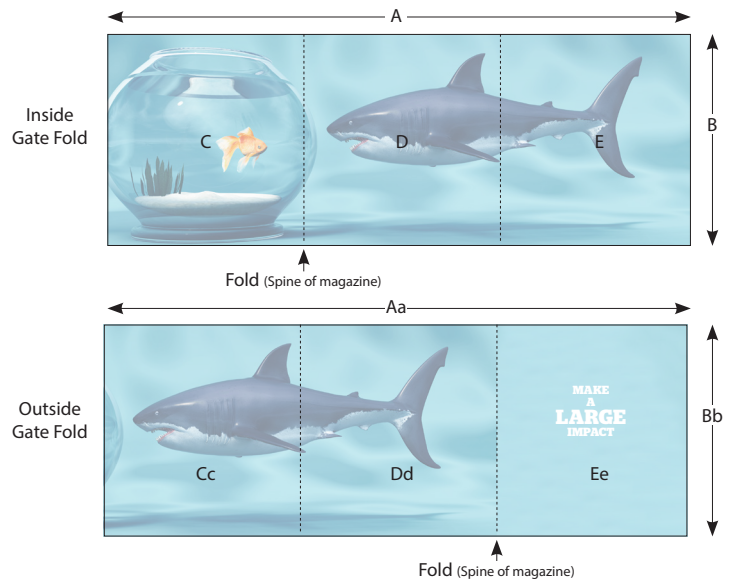

Note: the sizes of each panel and how they reverse from front to back. Upload to prepress as a PDF with the two spreads in the one file.

This is run as a 6 page section on the press.

8.125x10.625"

	A	B	C	D	E
TRIM	23.625"	10.625"	8.125"	7.875"	7.625"
LIVE	22.625"	9.625"	-	-	-
BLEED	23.875"	10.875"	-	-	-

	Aa	Bb	Cc	Dd	Ee
TRIM	23.625"	10.625"	7.625"	7.875"	8.125"
LIVE	22.625"	9.625"	-	-	-
BLEED	23.875"	10.875"	-	-	-

8.875x11.625"

	A	B	C	D	E
TRIM	25.875"	11.625"	8.875"	8.625"	8.375"
LIVE	24.875"	10.625"	-	-	-
BLEED	26.125"	11.875"	-	-	-