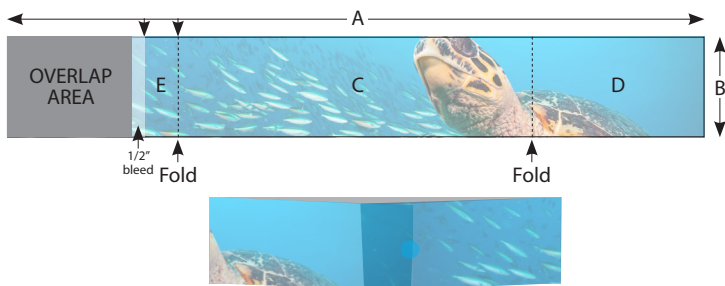

COVER WRAP

	A	B	C
TRIM	8.75"	11.625"	4.375"
LIVE	7.75"	10.625"	-
BLEED	9"	11.875"	-

FRENCH DOOR COVER

	A	B	C	D	E
TRIM	18.5"	11.625"	4.4"	8.625"	5.375"
LIVE	17.5"	10.625"	-	-	-
BLEED	18.75"	11.875"	-	-	-

BELLY BAND