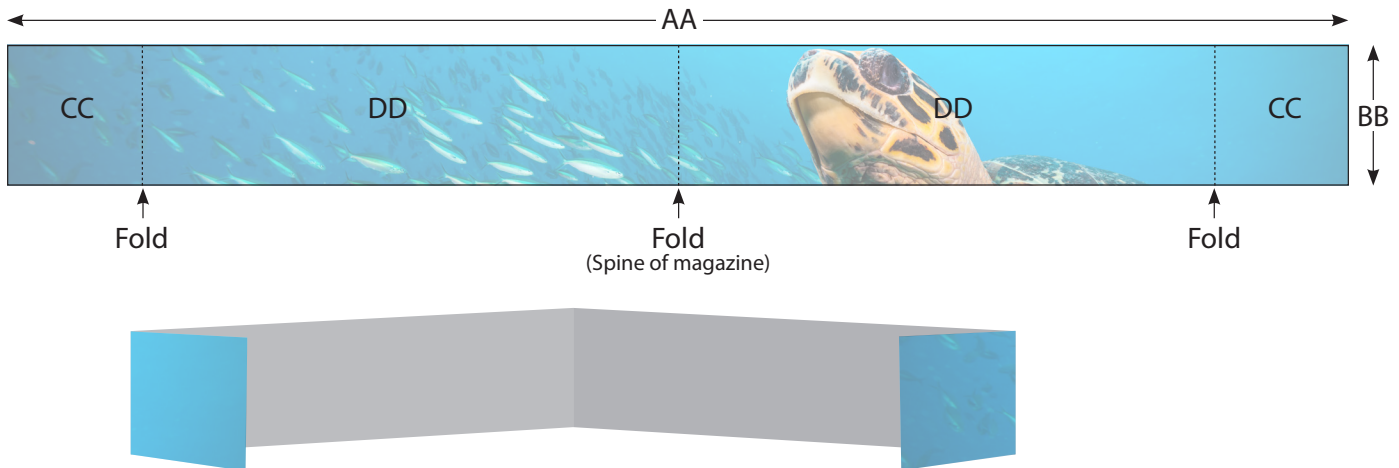

BELLY BURST

BELLY BURST

The belly band wraps around the outside of the magazine and attaches with glue dots to the inside pages of the magazine.

Advertisers will purchase the belly burst with the intent of having the flaps glue to a specific spread in the magazine. This will be indicated on the print order.

The belly burst should be laid out in a separate file. It should be laid out as the flat size. It is printed one side, with the option to print both sides.

Send to prepress as a one page PDF.

8.125x10.625"	AA	BB	CC	DD
TRIM	24.25"	4.5"	3.875"	8.25"
LIVE	23.25"	3.5"	-	-
BLEED	24.5"	4.75"	-	-
8.875x11.625"	AA	BB	CC	DD
TRIM	25.75"	4.5"	3.875"	9"
LIVE	24.75"	3.5"	-	-
BLEED	26"	4.75"	-	-