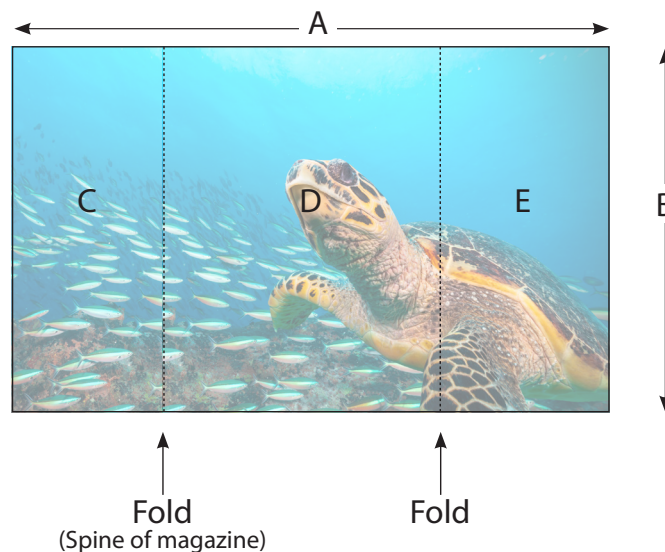

8.875x11.625

CPK PRINT AD SIZES

DISPLAY ADS

	LIVE AREA/ NO BLEED width x depth	TRIM SIZE width x depth	BLEED SIZE width x depth
Full Page	7.875 x 10.625	8.875 x 11.625	9.125 x 11.875
DPS	16.75 x 10.625	17.75 x 11.625	18 x 11.875
2/3 Vertical	5.1875 x 10.625	5.625 x 11.625	5.75 x 11.875
1/2 Island	5.1875 x 8	5.6875 x 8.5	5.8125 x 8.625
1/2 Vertical	3.875 x 10.625	4.375 x 11.625	4.5 x 11.875
1/2 Horizontal	7.875 x 5.25	8.875 x 5.75	9.125 x 5.875
1/3 Vertical	2.5 x 10.625	3 x 11.625	3.125 x 11.875
1/3 Horizontal	7.875 x 3.525	8.875 x 4	9.125 x 4.125
1/3 Square	5.1875 x 5.25	5.6875 x 5.75	5.8125 x 5.875
1/4 Vertical	3.875 x 5.25		
1/4 Horizontal	7.875 x 2.625		
1/6 Vertical	2.5 x 5.25		
1/6 Horizontal	5.1875 x 2.5		
Blow-In Insert	7.625 x 10.475	8.625 x 11.475	8.875 x 11.725

Classified

AD SIZE CHANGES

Publication	AD	CURRENT SIZE width x depth	NEW SIZE width x depth	# of ADS/PAGE
BJ	Business Card	3.37 x 1.84	3.3 x 1.75	10
MM	Single Card	3.43 x 1.86	3.45 x 1.8	8
	Double Card	3.43 x 4.29	3.45 x 4.1	4
FV	Single Card	3.31 x 1.84	3.45 x 1.8	8
	Double Card Vertical	3.31 x 4.08	3.45 x 4.1	4
	Double Card Horizontal	7 x 1.84	7.175 x 1.8	
PZ	Single Card	3.35 x 1.95	3.45 x 1.8	
WG	Third	4.64 x 4.96	4.6875 x 4.75	
	Quarter	3.36 x 4.96	3.475 x 4.75	
	Sixth	2.125 x 4.96	2.25 x 4.75	
PA	C Box	3.375 x 3.25	3.475 x 3.13	
	B Box Vertical	1.629 x 3.35	1.629 x 3.13	
	B Box Horizontal	3.375 x 1.629	3.4 x 1.629	
	A	1.629 x 1.56	1.629 x 1.5	
EB	Cover Banner	7 x 1.375	7.125 x 1.25	
EPT	Product Source Guide Pg.	2.5 x 2.5	2.5 x 2.4	
SPT	Bottom Cover Ad	9 x 1.375	8.875 x 1.4925	
GL	Single		3.42 x 1.8	
	Double		3.42 x 3.65	

8.125"x10.625"	A	B	C	D	E
TRIM	17"	10.625"	4.125"	7.875"	5"
LIVE	16"	9.625"	-	-	-
BLEED	17.25"	10.875"	-	-	-

8.875"x11.625"	A	B	C	D	E
TRIM	18.5"	11.625"	4.4"	8.625"	5.375"
LIVE	17.5"	10.625"	-	-	-
BLEED	18.75"	11.875"	-	-	-